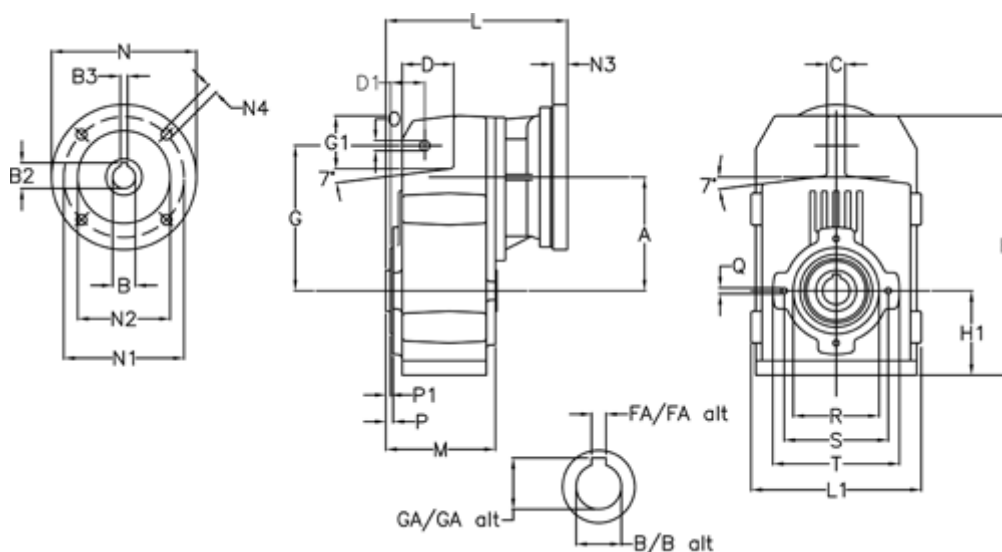

Article number: 29560520243220  
 Description: Shaft mounted gear  
 A512H50-202,4-P63B5

## Measures

A = 211.30	FA = 14	M = 163.0	Q = M12x19
B = 50	G = 278	N = 140	R = 180
B1 = 11	G1 = 105.5	N1 = 115	S = 215
B2 = 12.8	GA = 53.5	N2 = 95	T = 250
B3 = 4	H = 479.0	N4 = M8x19	
C = 20	H1 = 144.0	O = 22	
D = 93.5	L = 268.0	P = 8.5	
D1 = 65.0	L1 = 273	P1 = 4.5	